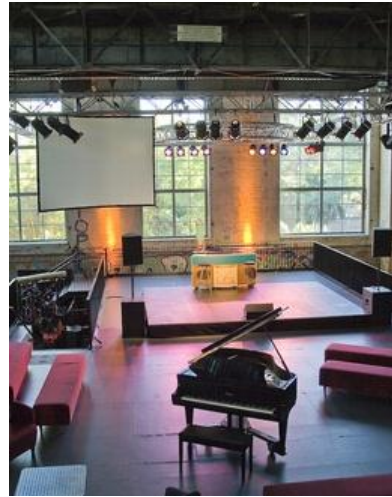

Brisbane Powerhouse

Brisbane Powerhouse is Queensland's premier multi-arts venue presenting the best local, national and international contemporary performing arts events. It is located in the inner city suburb of New Farm, 3kms from Brisbane's CBD on the banks of the Brisbane River beside the beautiful New Farm Park.

Space

The Turbine Platform is a larger open space visible from the main Brisbane Powerhouse foyer and open to the general public.

Stage

The main platform is approx. 9m W x 9m L. The raised stage area is approx. 6m W x 5m L x 0.61m H

Capacity

Standing configurations include intimate mode (600 standing: 400 platform + 200 gallery positions)

Images

For more detailed Brisbane Powerhouse venue specifications, please contact us on apam@brisbanepowerhouse.org or phone +61 7 3358 8622.