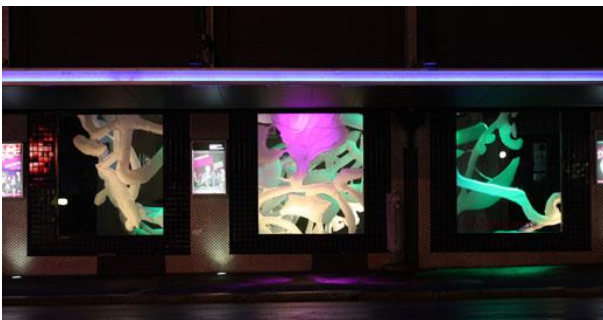

Image

Hyperlink

<http://judithwrightcentre.com/venue/shopfront>